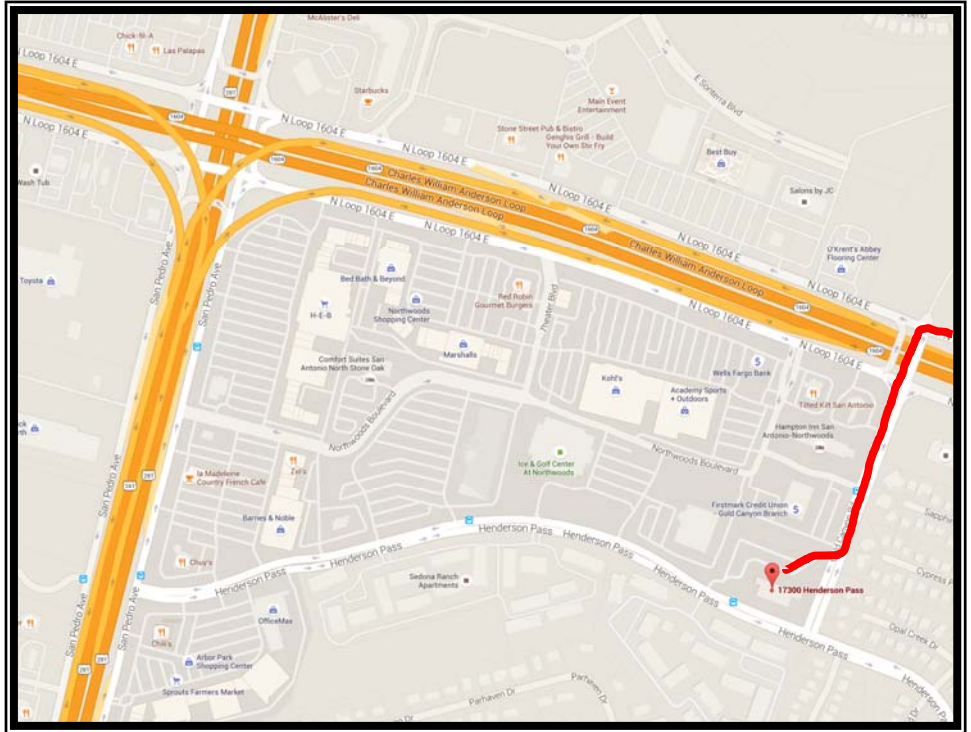

# Approaching 1604/281 from the East on 1604 Westbound

**FINANCIAL LIFE**  
ADVISORS

**17300 Henderson Pass,  
Suite 240  
San Antonio, TX 78232  
(210) 918-8998  
www.fladvisors.com**

## Heading Westbound on 1604

- Exit Redland Rd
- Proceed through intersection  
Drive 1.2 miles
- Turn left on Gold Canyon Rd  
Drive .3 miles

-Turn right on last driveway before intersection.

Park in a visitor space, we are located on the second floor directly across from the elevator

If you miss the driveway, go to the light , continue to light, turn right and pull into the first driveway.