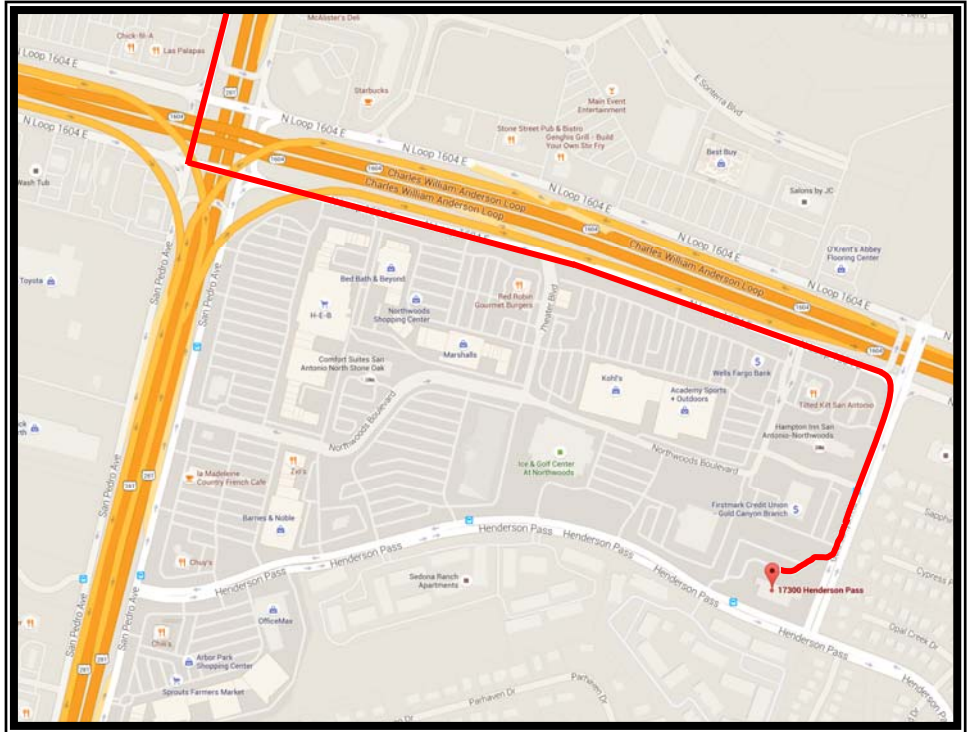

# Approaching 1604/281 from the North on 281 Southbound

**FINANCIAL LIFE**  
ADVISORS

**17300 Henderson Pass,  
Suite 240  
San Antonio, TX 78232  
(210) 918-8998  
www.fladvisors.com**

## Heading Southbound on 281

**-Exit Texas 1604 Loop**

**Drive .5 miles**

**-Turn Left onto N Loop 1604 E**

**Drive .7 miles**

**-Turn right on Gold Canyon Rd**

**Drive .3 miles**

**-Turn right on last driveway before  
intersection.**

**Park in a visitor space, we are  
located on the second floor  
directly across from the elevator**

**If you miss the driveway, go to the light , continue  
to light, turn right and pull into the first driveway.**