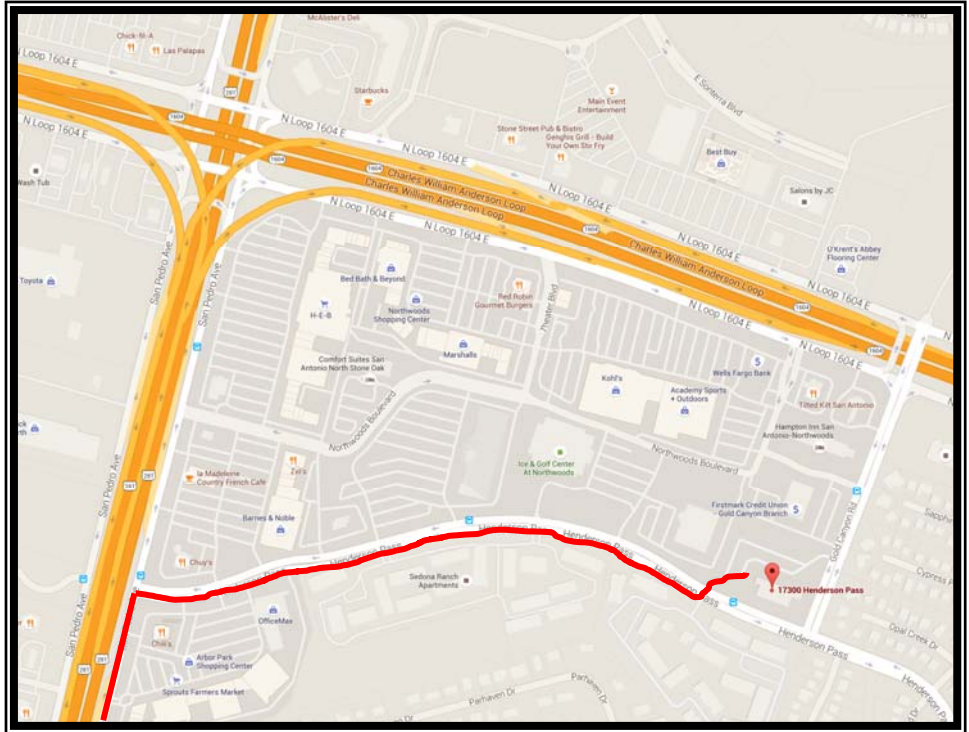

Approaching 1604/281 from the South on 281 Northbound

FINANCIAL LIFE
ADVISORS

**17300 Henderson Pass,
Suite 240
San Antonio, TX 78232
(210) 918-8998
www.fladvisors.com**

Heading Northbound on 281

-Exit Donella Dr

Go through intersection

-Turn right on Henderson Pass, Chili's restaurant on corner

Drive .7 miles

-Turn left on last driveway before the next traffic light

Park in a visitor space, we are located on the second floor directly across from the elevator

If you miss the driveway, you will need to make a U-turn on Henderson Pass and enter the driveway from the opposite direction.